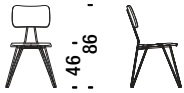

Base colors Couleurs bases

Raw Black

Shell colors Couleurs coque

Indigo Blue

Weathered Grey

Overdyed Side Chair

Overdyed Side Chair DL0F01

0,3m³ 10Kg **FSC® Certified**