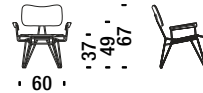

Overdyed Lounge Chair

Overdyed Lounge Chair DL0F02

0,5m³ 19Kg **FSC® Certified**