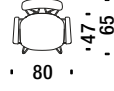

Overdyed Lounge Chair

Overdyed Lounge Chair DL0F02

0,5m³ 19Kg **FSC® Certified**