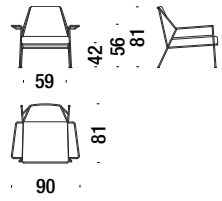

RAL 7003
Mossgrey

RAL 1015
Ivory

Work is Over Lounge Chair

Work is Over Lounge Chair DL4L30

2,2mt. 4,2m² 0,6m³ 29Kg

Work is Over Side Table

Work is Over Side Table DL4L40

0,1m³ 8Kg

Work is Over Coffee Table

Work is Over Coffee Table DL4L41

0,3m³ 12Kg